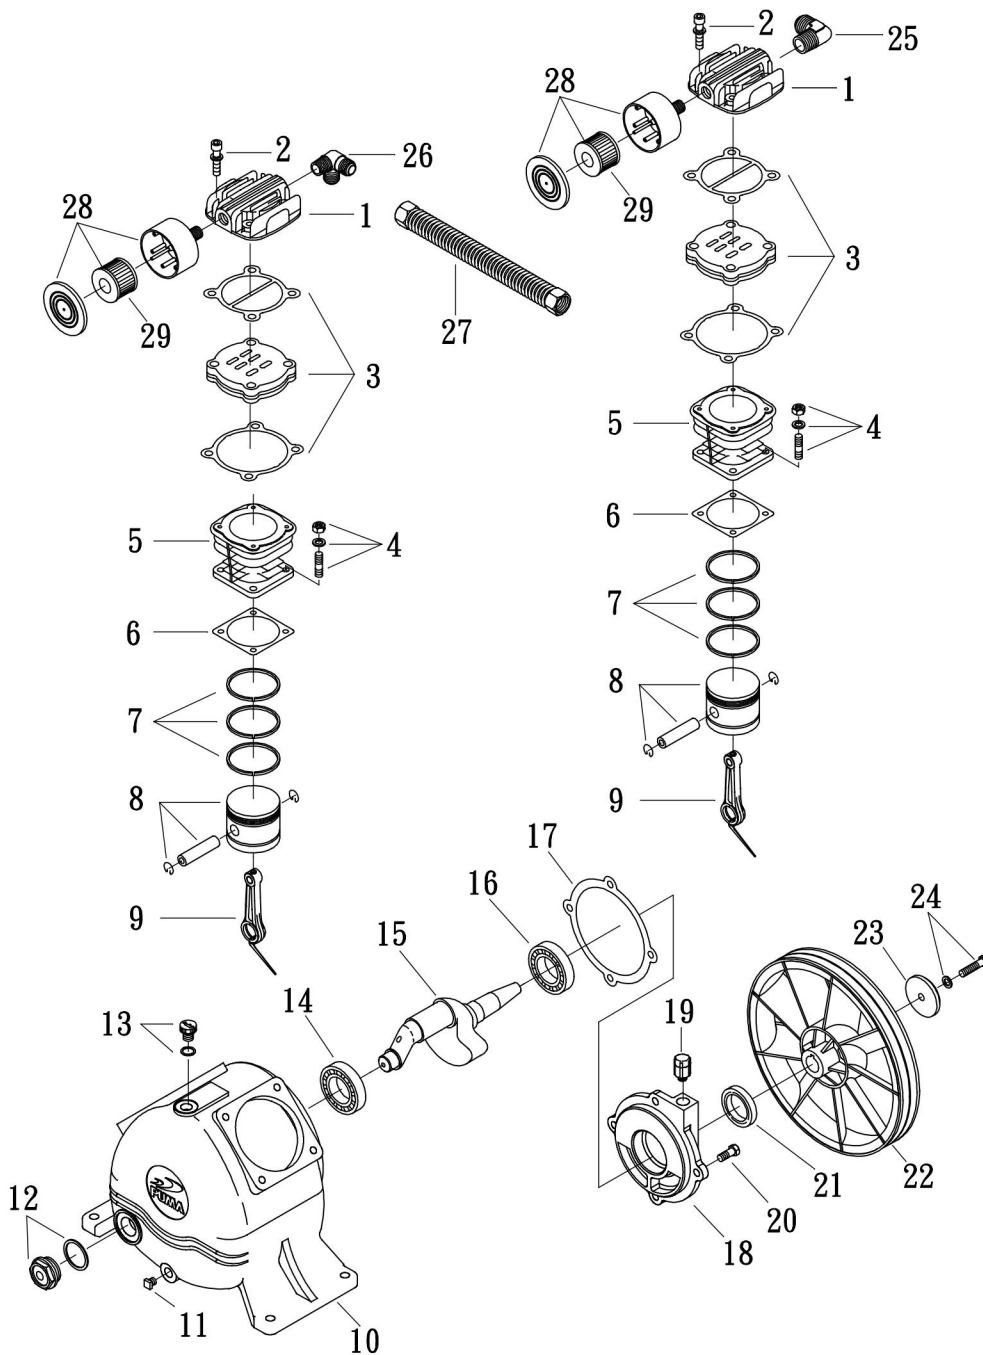

MODEL : PP60

SPARE PARTS LIST

NO : MP-1910

REF. NO.	DESCRIPTION	PART NO.	QTY.	REF. NO.	DESCRIPTION	PART NO.	QTY.
1	Cylinder head	3101052	2	16	Bearing	2N35-6205Z	1
2	Allen bolt set	3B01-M06*035V	8	17	Rear bearing seat gasket	2G06-008	1
3	In. & Ex. valve assembly	3B13-K5065C	2	18	Rear bearing seat	3311034	1
4	Double head screw set	3B11-001-A	8	19	Breathing cover	2321008	1
5	Cylinder	3201035G	2	20	Hexagon bolt	2B00-SM08*020	4
6	Cylinder gasket	2G04-003	2	21	Oil seal	2N50-TC24*47*07	1
7	Piston ring set	3B32-65N	2	22	Pulley	3PBF-105A124	1
8	Piston set	3B31-65N	2	23	Plate washer	2B30-08*35*35	1
9	Rod set	3B33-H20601	2	24	Hexagon bolt set	3B00-SM08*035AV	1
10	Crankcase	3301125	1	25	Exhaust elbow	2N06-04T04H	1
11	Oil draining plug	2N33-002	1	26	Exhaust three way pipe	2N09-04H04T04H1C	1
12	Oil sight gauge set	2303012A	1	27	Exhaust tube set	3B2-04*230	1
13	Oil filling plug set	2319003A	1	28	Air filter set	2140019A	2
14	Bearing	2N35-6204	1	29	Filter element	2142013	2
15	Crankshaft & balancer	3304038	1				